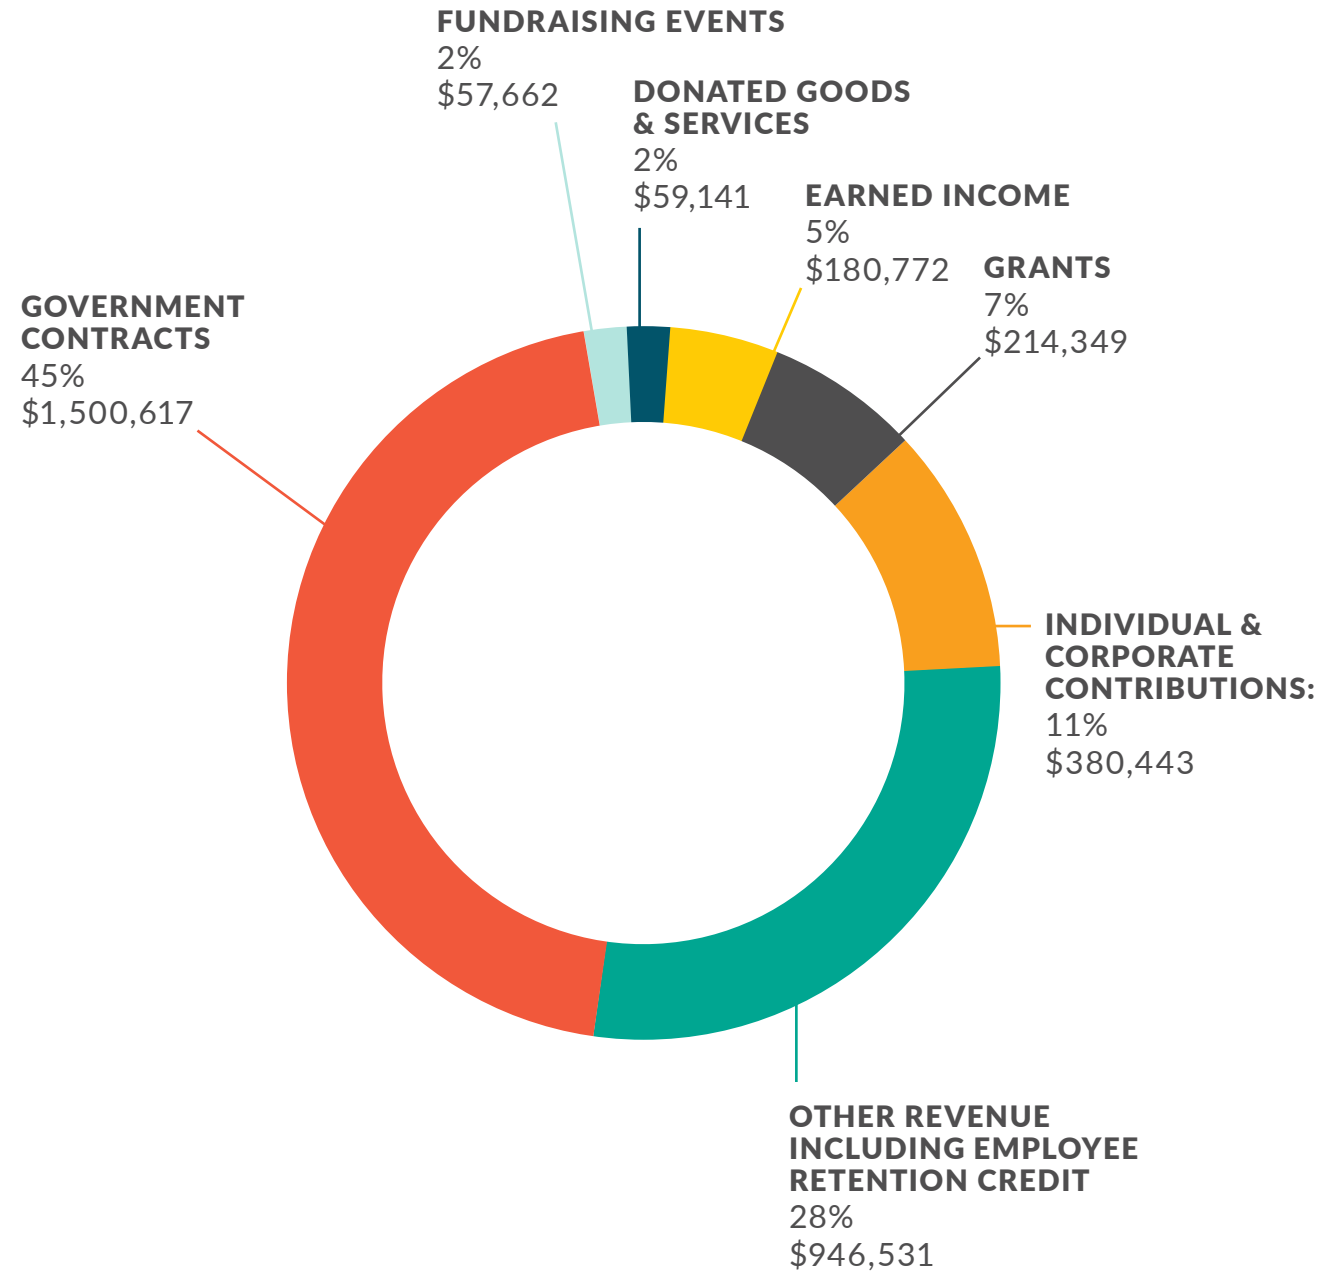

## Expenses \$2,873,039

“Every time I meet a Creativity Explored artist, I'm always blown away by their talent. I joined the Creativity Explored Board because I wanted to support the ongoing work to ensure that the artists and their work are celebrated in the art world and beyond.”